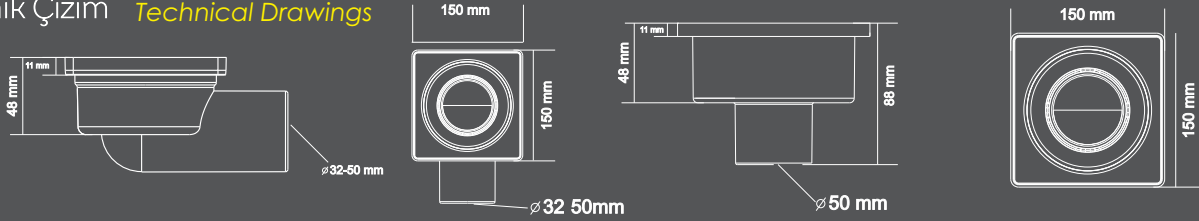

Paslanmaz Kasalı Seramik Uyumlu Yer Süzgeç Takımı

Stainless Steel Body Floor Drain with Tile Insert Grating

Calinda

	Paket İçeriği	Includes
	1 304 Kalite Çelik Izgara	AISI 304 Stainless Steel
	2 304 Kalite Çelik Çerçeve	AISI 304 Stainless Steel Frame
	3 Opsiyonel Koku Önleyici Tıpa	Optional Odour Trap Filter
	4 Koku Önleyici Tıpa	Odour Trap Filter
	5 360° Dönebilen ABS Plastik Su Haznesi	360° degree rotatable ABS Siphon
	6 Üst Izgara Açma Aparatı	Grating Opener

Teknik Çizim Technical Drawings