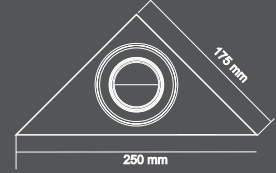

Teknik Çizim Technical Drawings