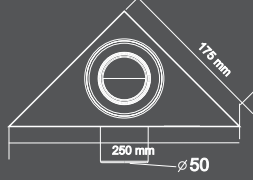

Teknik Çizim Technical Drawings