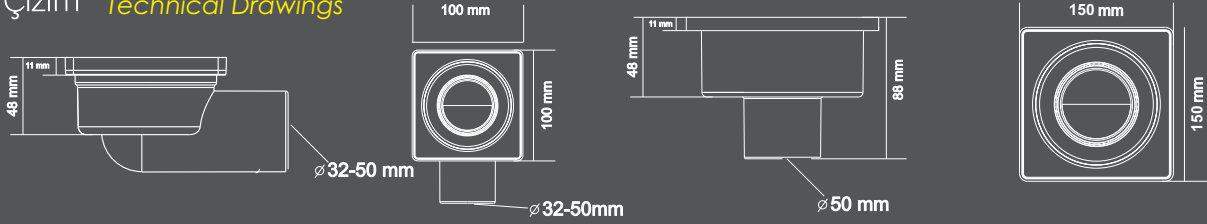

Paslanmaz Çerçevesiz Yer Süzgeç Takımı

Stainless Frame Floor Drain

Gözde

1

304 Kalite Çelik Izgara

Includes

AISI 304 Stainless Steel

2

Opsiyonel Koku Önleyici Tıpa

Optional Odour Trap Filter

3

304 Kalite Çelik Çerçeve

AISI 304 Stainless Steel Frame

4

Koku Önleyici Tıpa

Odour Trap Filter

5

360° Dönebilen ABS Plastik Su Haznesi

360° degree rotatable ABS Siphon

6

Üst Izgara Açma Aparatı

Grating Opener

Teknik Çizim Technical Drawings

Süzgeçler
Floor Drains

Ölçü Size	Kod Code	Kutu Box (cm)			Palet Palette (cm)				
		Adet 1 Box Pcs	A1	B1	C1	Adet 1 Palet Pcs	A2	B2	C2
10x10cm	SAY.62.10	50	38	63	42	28	120	96	129
15x15cm	SAY.62.15	50	44	72	48	20	120	96	129

* Tablodaki değerler sipariş miktarına göre değişiklik gösterebilir.

* The values in the table may vary according to the order quantity.

Kullanım Alanları Usege Areas

Banyo Duşları, Sauna ve Spalar,
Hastane ve Otel Duşları, Spor Salonları
Soyunma Odaları ve Duşları, Açık Teraslar

Bathrooms, Saunas and Spa, Hospital and Hotels,
Gyms and Dressing Rooms, Terraces