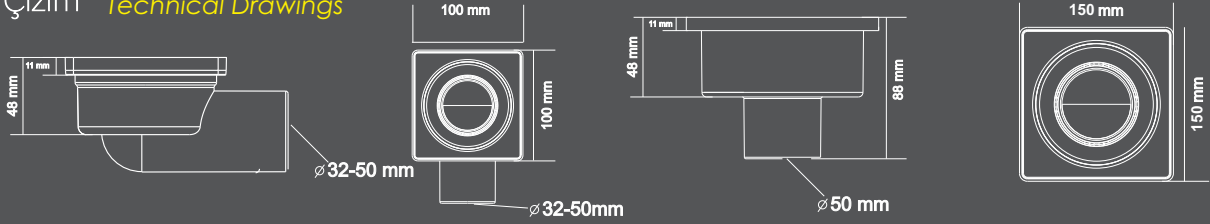

Plastik Çerçevesiz Yer Süzgeç Takımı

Plastic Frame Floor Drain

Deniz

1

304 Kalite Çelik Izgara

Includes

AISI 304 Stainless Steel

2

Opsiyonel Koku Önleyici Tıpa

Optional Odour Trap Filter

3

ABS Plastik Çerçeve

ABS Plastic Frame

4

Koku Önleyici Tıpa

Odour Trap Filter

5

360° Dönebilen ABS Plastik Su Haznesi

360° degree rotatable ABS Siphon

6

Üst Izgara Açma Aparatı

Grating Opener

Teknik Çizim Technical Drawings

Süzgeçler
Floor Drains

Ölçü Size	Kod Code	Kutu Box (cm)			Palet Palette (cm)				
		Adet 1 Box Pcs	A1	B1	C1	Adet 1 Palet Pcs	A2	B2	C2
10x10cm	SAY.61.10	50	38	63	42	28	120	96	129
15x15cm	SAY.61.15	50	44	72	48	20	120	96	129

* Tablodaki değerler sipariş miktarına göre değişiklik gösterebilir.

* The values in the table may vary according to the order quantity.

Kullanım Alanları Usege Areas

Banyo Duşları, Sauna ve Spalar,
Hastane ve Otel Duşları, Spor Salonları
Soyunma Odaları ve Duşları, Açık Teraslar

Bathrooms, Saunas and Spa, Hospital and Hotels,
Gyms and Dressing Rooms, Terraces

Ölçü (Size)