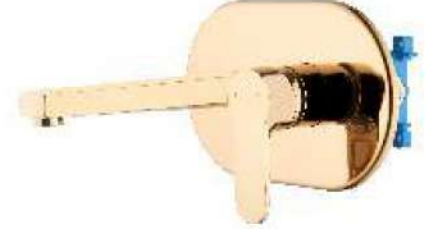

CODE: 700 05 00 11

Ankastre Lavabo Bataryası
(Elips Altın Ayna)
Concealed Basin Mixer
(Ellipse Gold Rosette)

📦 12 PCS.