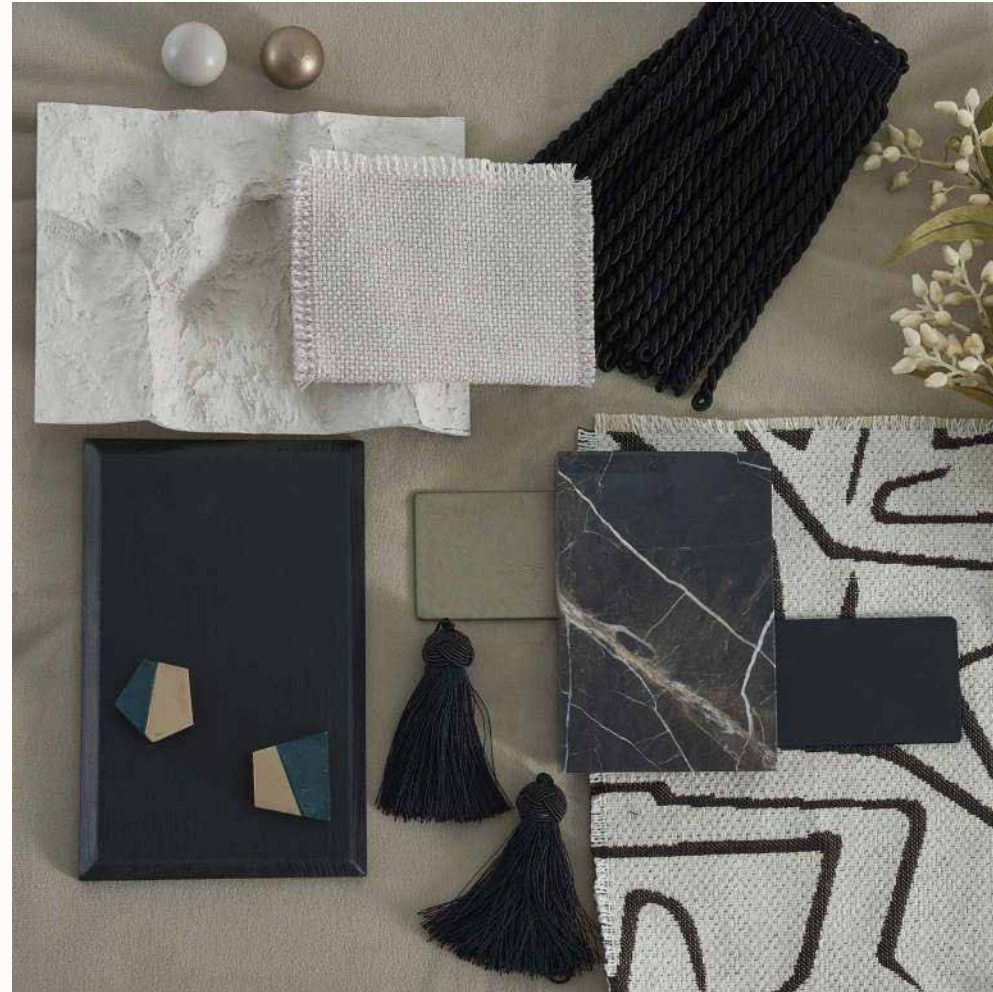

Contents

Taht Outdoor	4	Clay	82
Destina	6	Garnet	88
Taht	8	Nevada	90
Mardivan	12	Haliç	92
Tidu	14	İstanbul	94
Marde	16	Fluff	96
New Sonya	18	Lapis	98
Nisibis	22	Magenta	100
Dara	24	Tawny	102
Espresso	26	Marmalede	108
Latte	30	Cupon	110
Nplush	32	Kelly	112
Chocolate	36	Secret	114
Shilya	38	Chili	116
Apricot	40	London	118
Army	44	Slate	120
Blush	48	Tulip	122
Mint	52	Maride	124
Cloud	54	Midnight	126
Macaroon	56	Blush Nero	130
Fashion	60	Coconut	132
Yivlim	62	Mardini	134
Lime	64	Ocean	136
Fern	66	Nova	138
Biscotti	70	Rust	139
Pearl	72	Imperial	140
Marzen	76	Calm	141
Brandon	78	Sacramento	142
Daphne	80