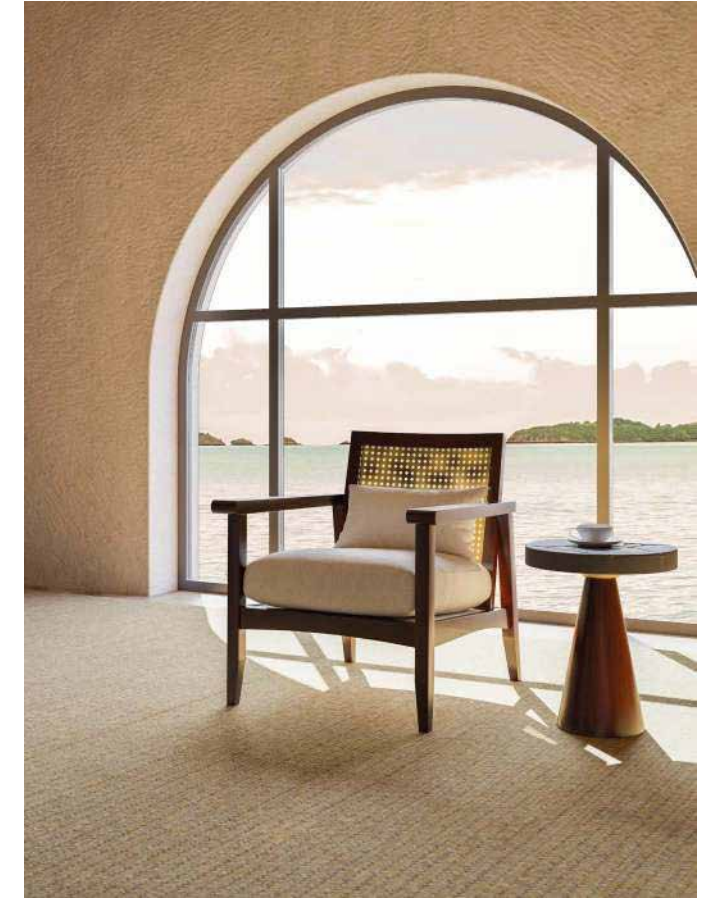

CLAY

Clay sofa tells about the hygge philosophy of the Scandinavians, where warmth and intimacy dominate your home. While the wicker details on the side surfaces support the natural structure of the Clay sofa, it aims to bring simplicity to your home with its natural structure and minimalist line of wood material.

Clay koltuk evinize sıcaklık ve samimiyetin hakim olduğu, İskandinavların hygge felsefesini anlatıyor. Yan yüzeylerinde bulunan hazeran detayları Clay koltuğun doğal yapısını desteklerken, ağaç malzemenin doğal yapısı ve minimalist çizgisiyle evinize sadeliği getirmeyi amaçlıyor.