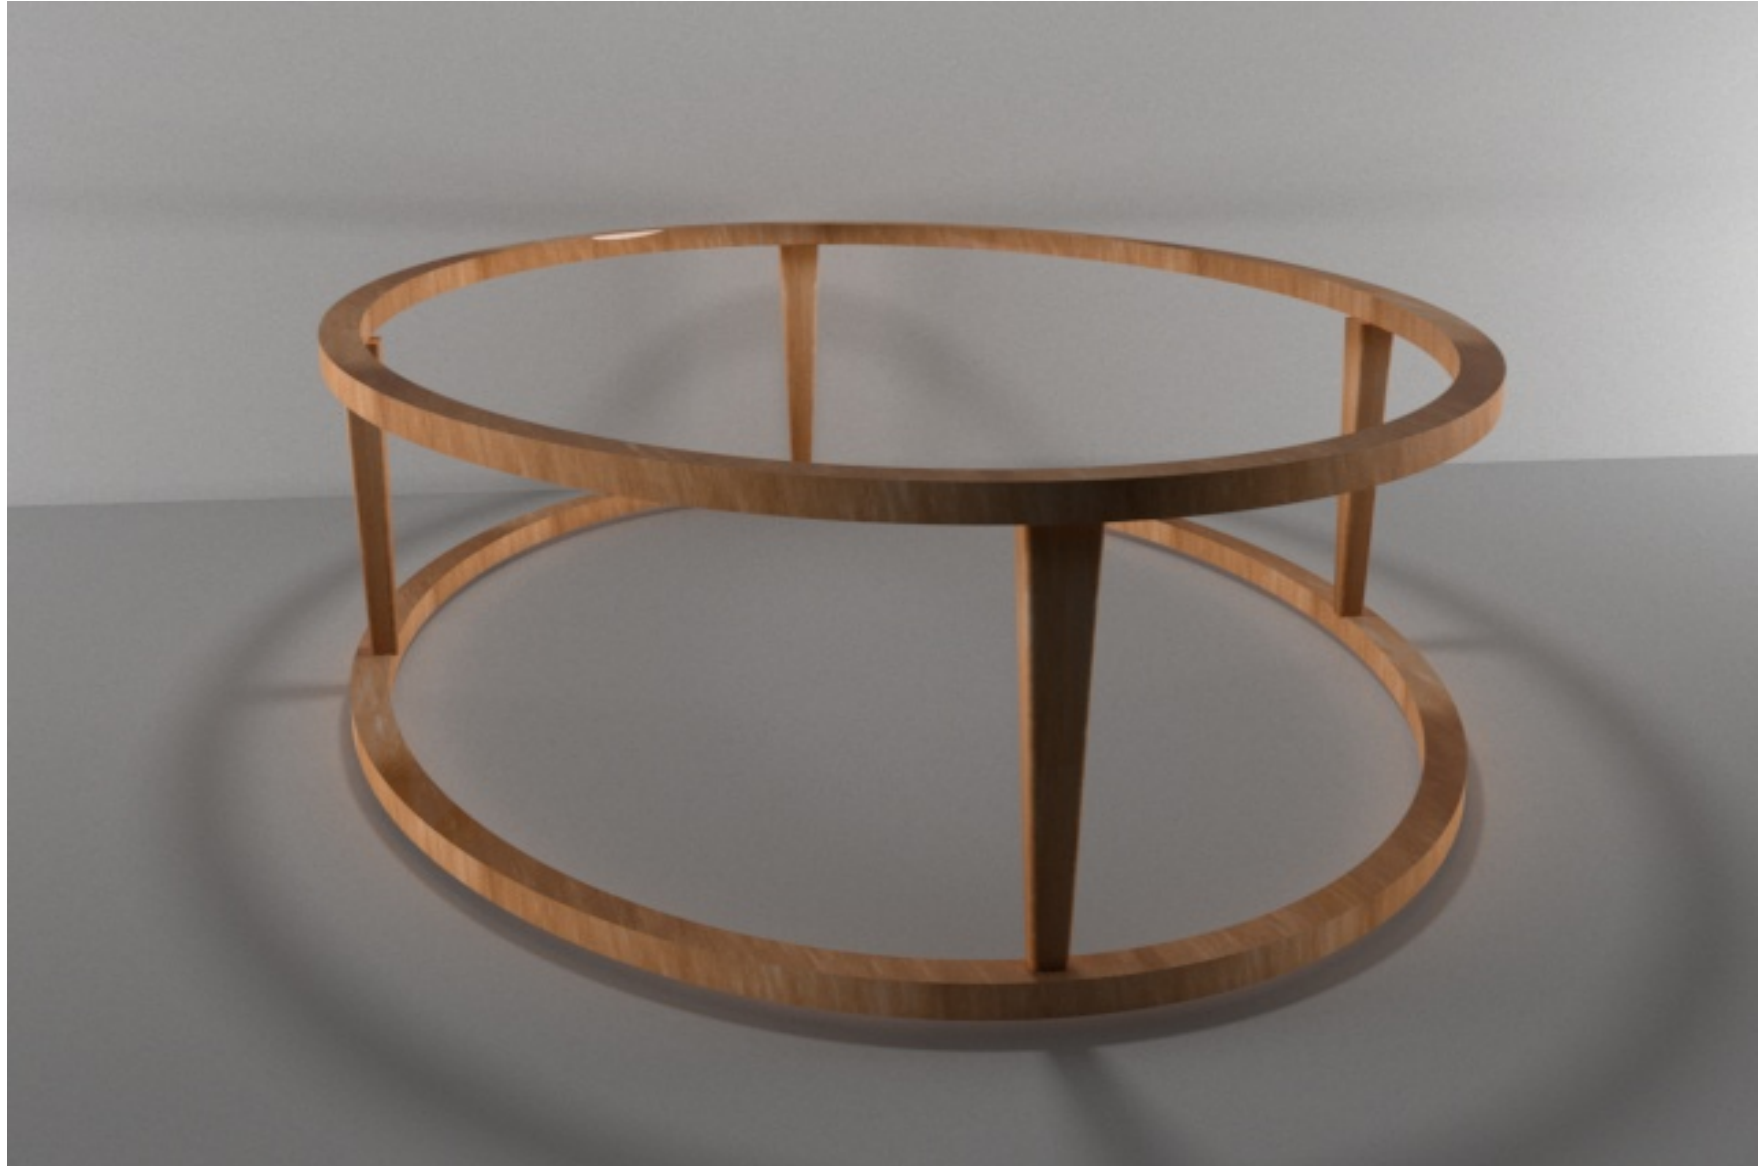

MARBLE TABLE

option 1

length: 160 cm width: 70 cm high: 95 cm

option 2

Steel not brass

length: 160 cm width: 70 cm high: 95 cm

**ALL PRODUCTS IN THE SAME MARBLE AND IN MATT FINISH**

**TILES**

65-70 m<sup>2</sup> size 90x90 cm or 1x1 meter

**BATHROOM SINK**

the top needs to be in the sink not on the wall

length: 150 cm width: 45 cm high: 110 cm

**MARBLE TABLE**

2 options - see next pages