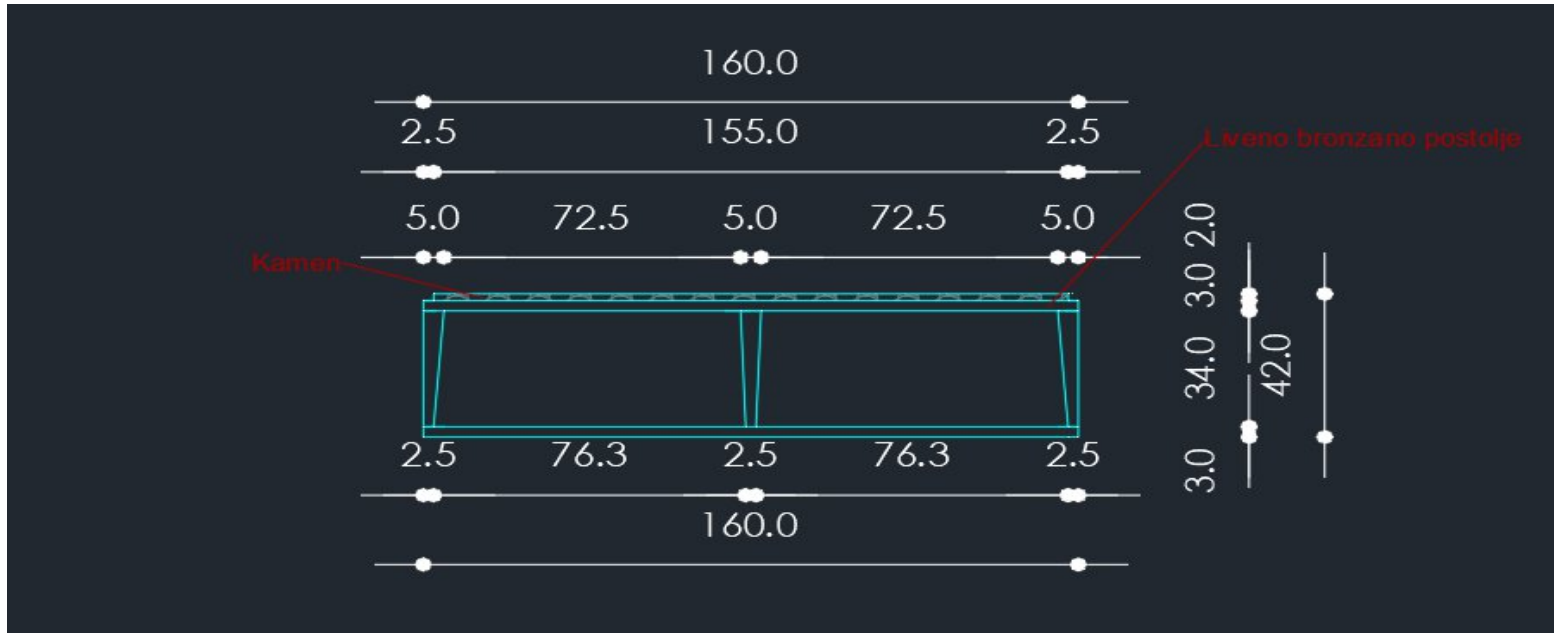

MARBLE TABLE

option 1

length: 160 cm width: 70 cm high: 95 cm

option 2

Steel not brass

length: 160 cm width: 70 cm high: 95 cm

**ALL PRODUCTS IN THE SAME MARBLE AND IN MATT FINISH**

**TILES**

65-70 m<sup>2</sup> size 90x90 cm or 1x1 meter

**BATHROOM SINK**

the top needs to be in the sink not on the wall

length: 150 cm width: 45 cm high: 110 cm

**MARBLE TABLE**

2 options - see next pages