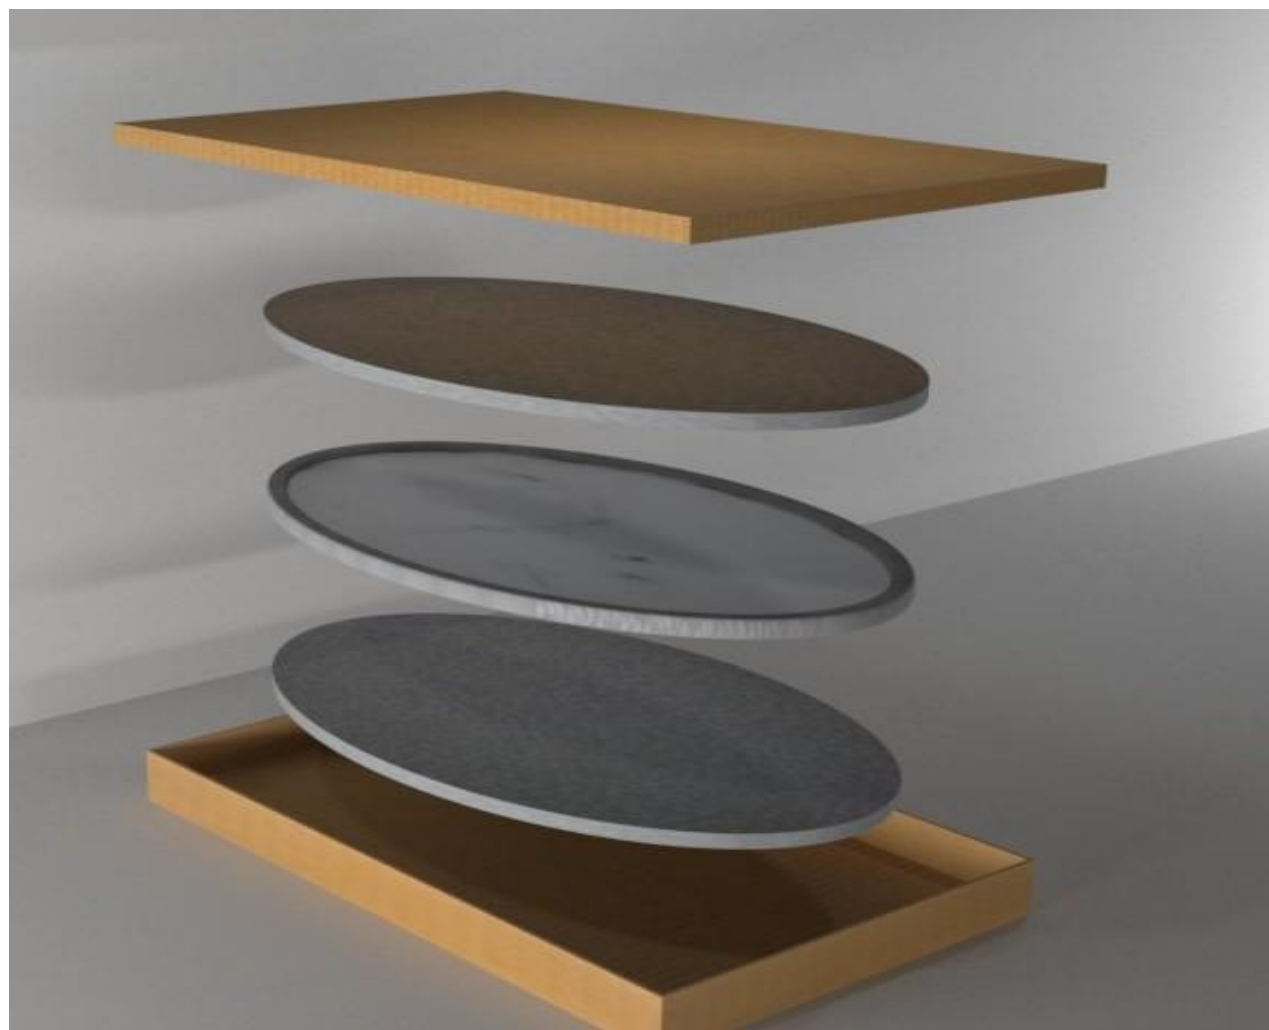

MARBLE TABLE

option 1

length: 160 cm width: 70 cm high: 95 cm

option 2

Steel not brass

length: 160 cm width: 70 cm high: 95 cm

**ALL PRODUCTS IN THE SAME MARBLE AND IN MATT FINISH**

**TILES**

65-70 m<sup>2</sup> size 90x90 cm or 1x1 meter

**BATHROOM SINK**

the top needs to be in the sink not on the wall

length: 150 cm width: 45 cm high: 110 cm

**MARBLE TABLE**

2 options - see next pages