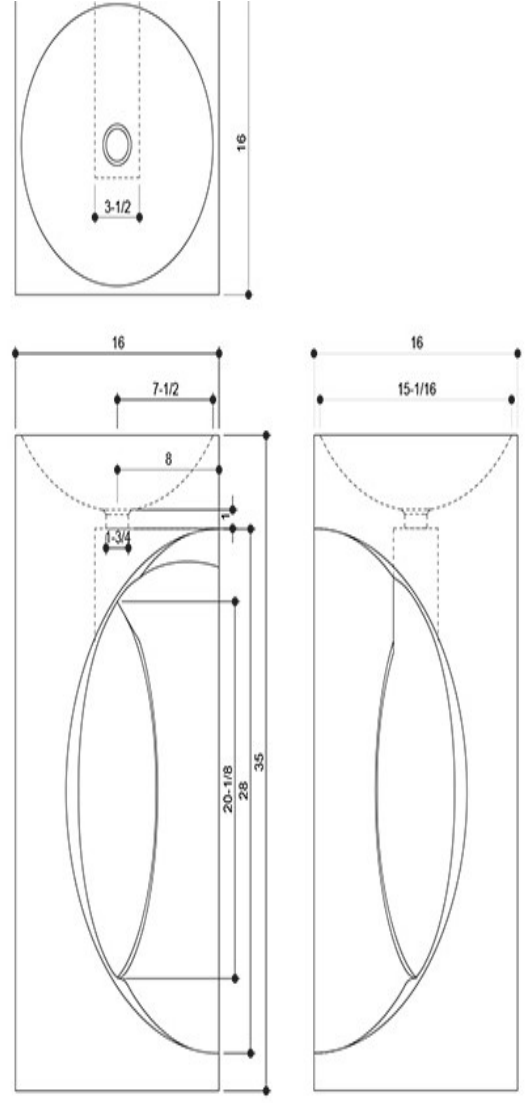

MARBLE TABLE

option 1

length: 160 cm width: 70 cm high: 95 cm

option 2

Steel not brass

length: 160 cm width: 70 cm high: 95 cm

**ALL PRODUCTS IN THE SAME MARBLE AND IN MATT FINISH**

**TILES**

65-70 m<sup>2</sup> size 90x90 cm or 1x1 meter

**BATHROOM SINK**

the top needs to be in the sink not on the wall

length: 150 cm width: 45 cm high: 110 cm

**MARBLE TABLE**

2 options - see next pages