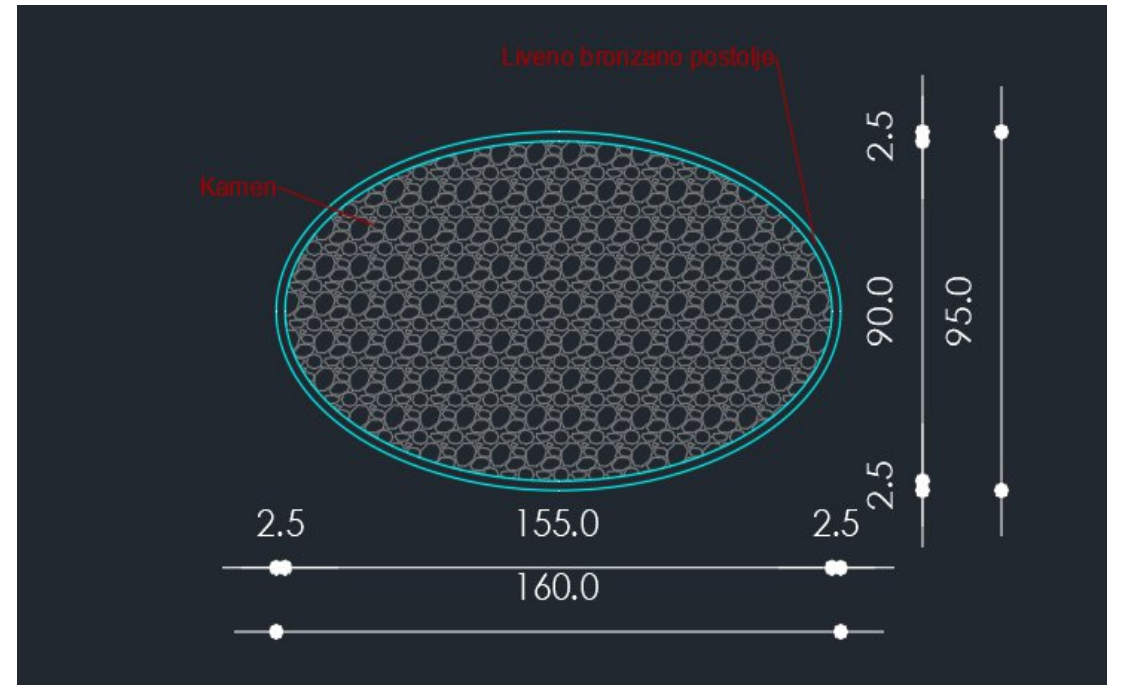

MARBLE TABLE

option 1

length: 160 cm width: 70 cm high: 95 cm

option 2

Steel not brass

length: 160 cm width: 70 cm high: 95 cm

**ALL PRODUCTS IN THE SAME MARBLE AND IN MATT FINISH**

**TILES**

65-70 m<sup>2</sup> size 90x90 cm or 1x1 meter

**BATHROOM SINK**

the top needs to be in the sink not on the wall

length: 150 cm width: 45 cm high: 110 cm

**MARBLE TABLE**

2 options - see next pages