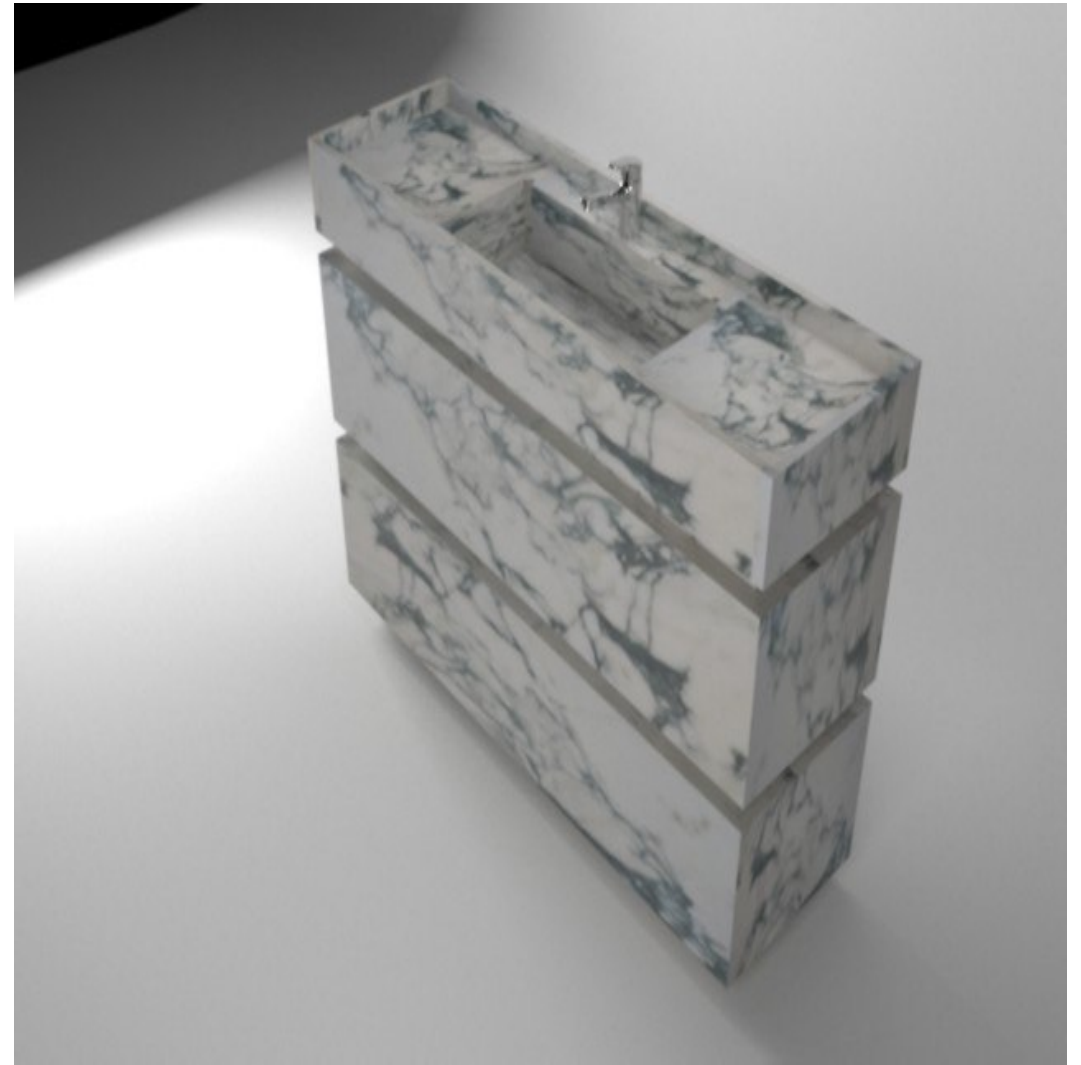

MARBLE TABLE

option 1

length: 160 cm width: 70 cm high: 95 cm

option 2

Steel not brass

length: 160 cm width: 70 cm high: 95 cm

**ALL PRODUCTS IN THE SAME MARBLE AND IN MATT FINISH**

**TILES**

65-70 m<sup>2</sup> size 90x90 cm or 1x1 meter

**BATHROOM SINK**

the top needs to be in the sink not on the wall

length: 150 cm width: 45 cm high: 110 cm

**MARBLE TABLE**

2 options - see next pages