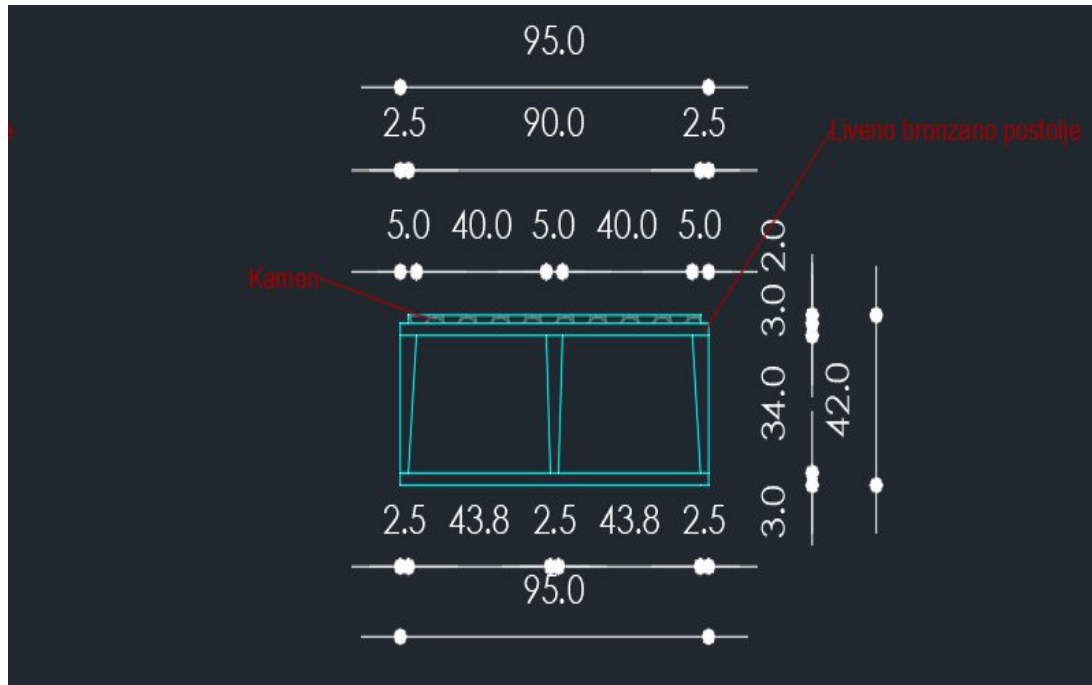

MARBLE TABLE

option 1

length: 160 cm width: 70 cm high: 95 cm

option 2

Steel not brass

length: 160 cm width: 70 cm high: 95 cm

**ALL PRODUCTS IN THE SAME MARBLE AND IN MATT FINISH**

**TILES**

65-70 m<sup>2</sup> size 90x90 cm or 1x1 meter

**BATHROOM SINK**

the top needs to be in the sink not on the wall

length: 150 cm width: 45 cm high: 110 cm

**MARBLE TABLE**

2 options - see next pages