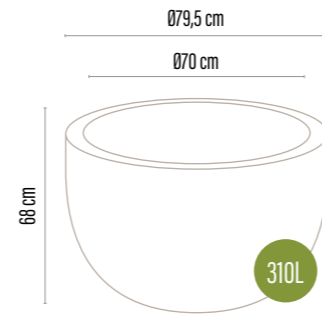

ALYG-01 ÇEŞME POT NO.1
Çeşme Saksı No.1
040 x 34 cm 033 cm
0,0544 m³ 1450 g

ALYG-02 ÇEŞME POT NO.2
Çeşme Saksı No.2
050 x 50 cm 042 cm
0,1250 m³ 2800 g

ALYG-03 ÇEŞME POT NO.3
Çeşme Saksı No.3
062 x 60 cm 053 cm
0,2306 m³ 4850 g

ALYG-17 ÇEŞME POT NO.4
Çeşme Saksı No.4
079,5 x 68 cm 070 cm
0,3076 m³ 7100 g