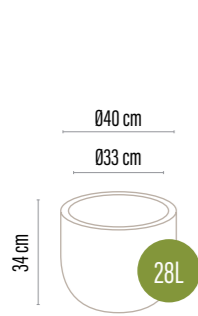

ALYG-01 ÇEŞME POT NO.1
Çeşme Saksı No.1
040 x 34 cm 033 cm
0,0544 m³ 1450 g

ALYG-02 ÇEŞME POT NO.2
Çeşme Saksı No.2
050 x 50 cm 042 cm
0,1250 m³ 2800 g

ALYG-03 ÇEŞME POT NO.3
Çeşme Saksı No.3
062 x 60 cm 053 cm
0,2306 m³ 4850 g

ALYG-17 ÇEŞME POT NO.4
Çeşme Saksı No.4
079,5 x 68 cm 070 cm
0,3076 m³ 7100 g