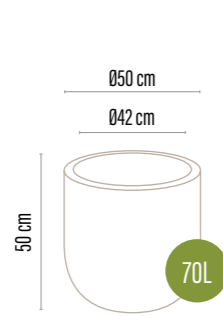

ALYG-01 ÇEŞME POT NO.1
Çeşme Saksı No.1
040 x 34 cm 033 cm
0,0544 m³ 1450 g

ALYG-02 ÇEŞME POT NO.2
Çeşme Saksı No.2
050 x 50 cm 042 cm
0,1250 m³ 2800 g

ALYG-03 ÇEŞME POT NO.3
Çeşme Saksı No.3
062 x 60 cm 053 cm
0,2306 m³ 4850 g

ALYG-17 ÇEŞME POT NO.4
Çeşme Saksı No.4
079,5 x 68 cm 070 cm
0,3076 m³ 7100 g