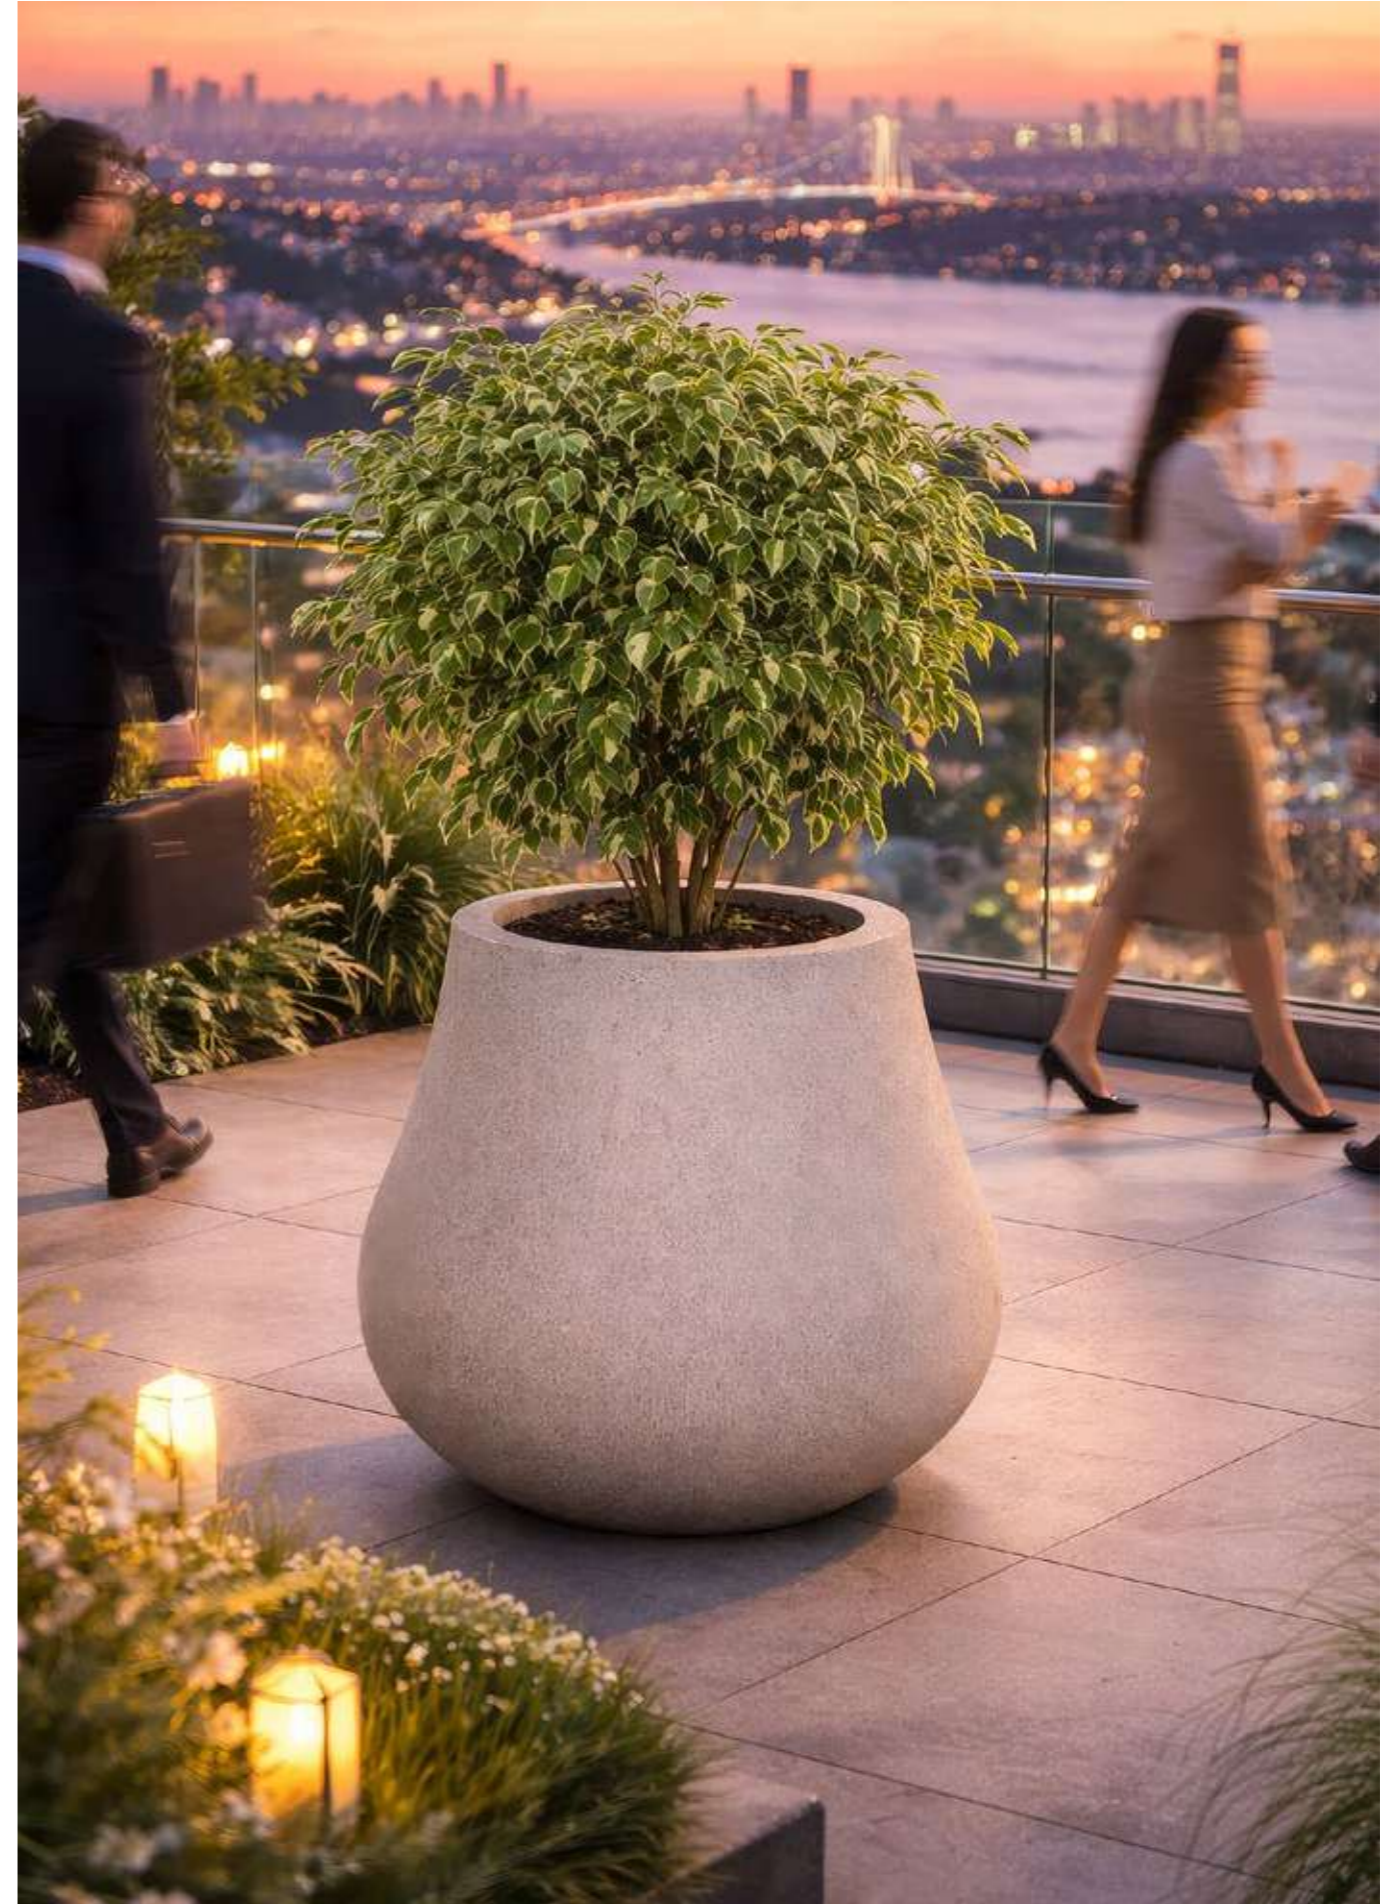

ALYG-15 ARMUT POT
Armut Saksı

70 x 044 cm

036 cm

0,2156 m³

5700 g