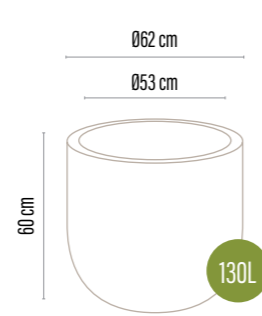

ALYG-01 ÇEŞME POT NO.1
Çeşme Saksı No.1
040 x 34 cm 033 cm
0,0544 m³ 1450 g

ALYG-02 ÇEŞME POT NO.2
Çeşme Saksı No.2
050 x 50 cm 042 cm
0,1250 m³ 2800 g

ALYG-03 ÇEŞME POT NO.3
Çeşme Saksı No.3
062 x 60 cm 053 cm
0,2306 m³ 4850 g

ALYG-17 ÇEŞME POT NO.4
Çeşme Saksı No.4
079,5 x 68 cm 070 cm
0,3076 m³ 7100 g